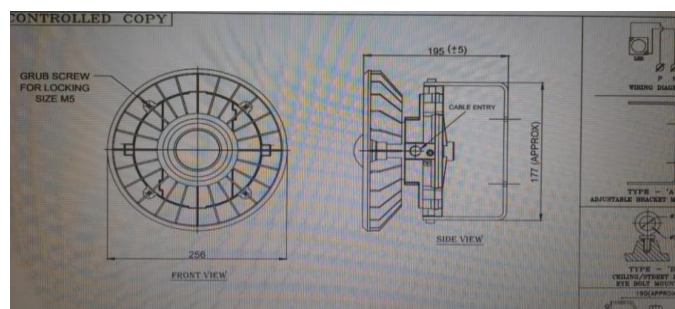

## Flame Proof / Weather Proof Industrial High Bay LED Light Fixtures

**Flameproof/weatherproof LED light fixture 45W, 60W & 70WATT**

Sr. No.	Description	Make & Specifications
1	Rating	30W,45W,60W & 70WATT
2	Input Voltage	220-240V AC
3	Frequency	50/60 Hz
4	Power Factor	0.95
5	Lumens	>120 per watt
6	Surge protection	10KVA
7	CCT	6000 TO 6500K
8	THD	> 10%
9	CRI	70%
10	LED COB Make	Bridge Lux
11	Optics	Beam Angle 120 Deg C
12	Hardware	Stainless Steel
13	Gasket	O' Ring endless neoprene rubber Gasket
14	Cable entries	3/4"ET - 2 NOS
15	Construction of Material	Al Die Cast LM6
16	Area of classification	Zone-1,Zone-2
17	Gas Group	IIA,IIB,IIC
18	Ingress Protection	IP66
19	Temperature class	T6
20	Type	Sunflower type
21	Certification	CIMFR & PESO